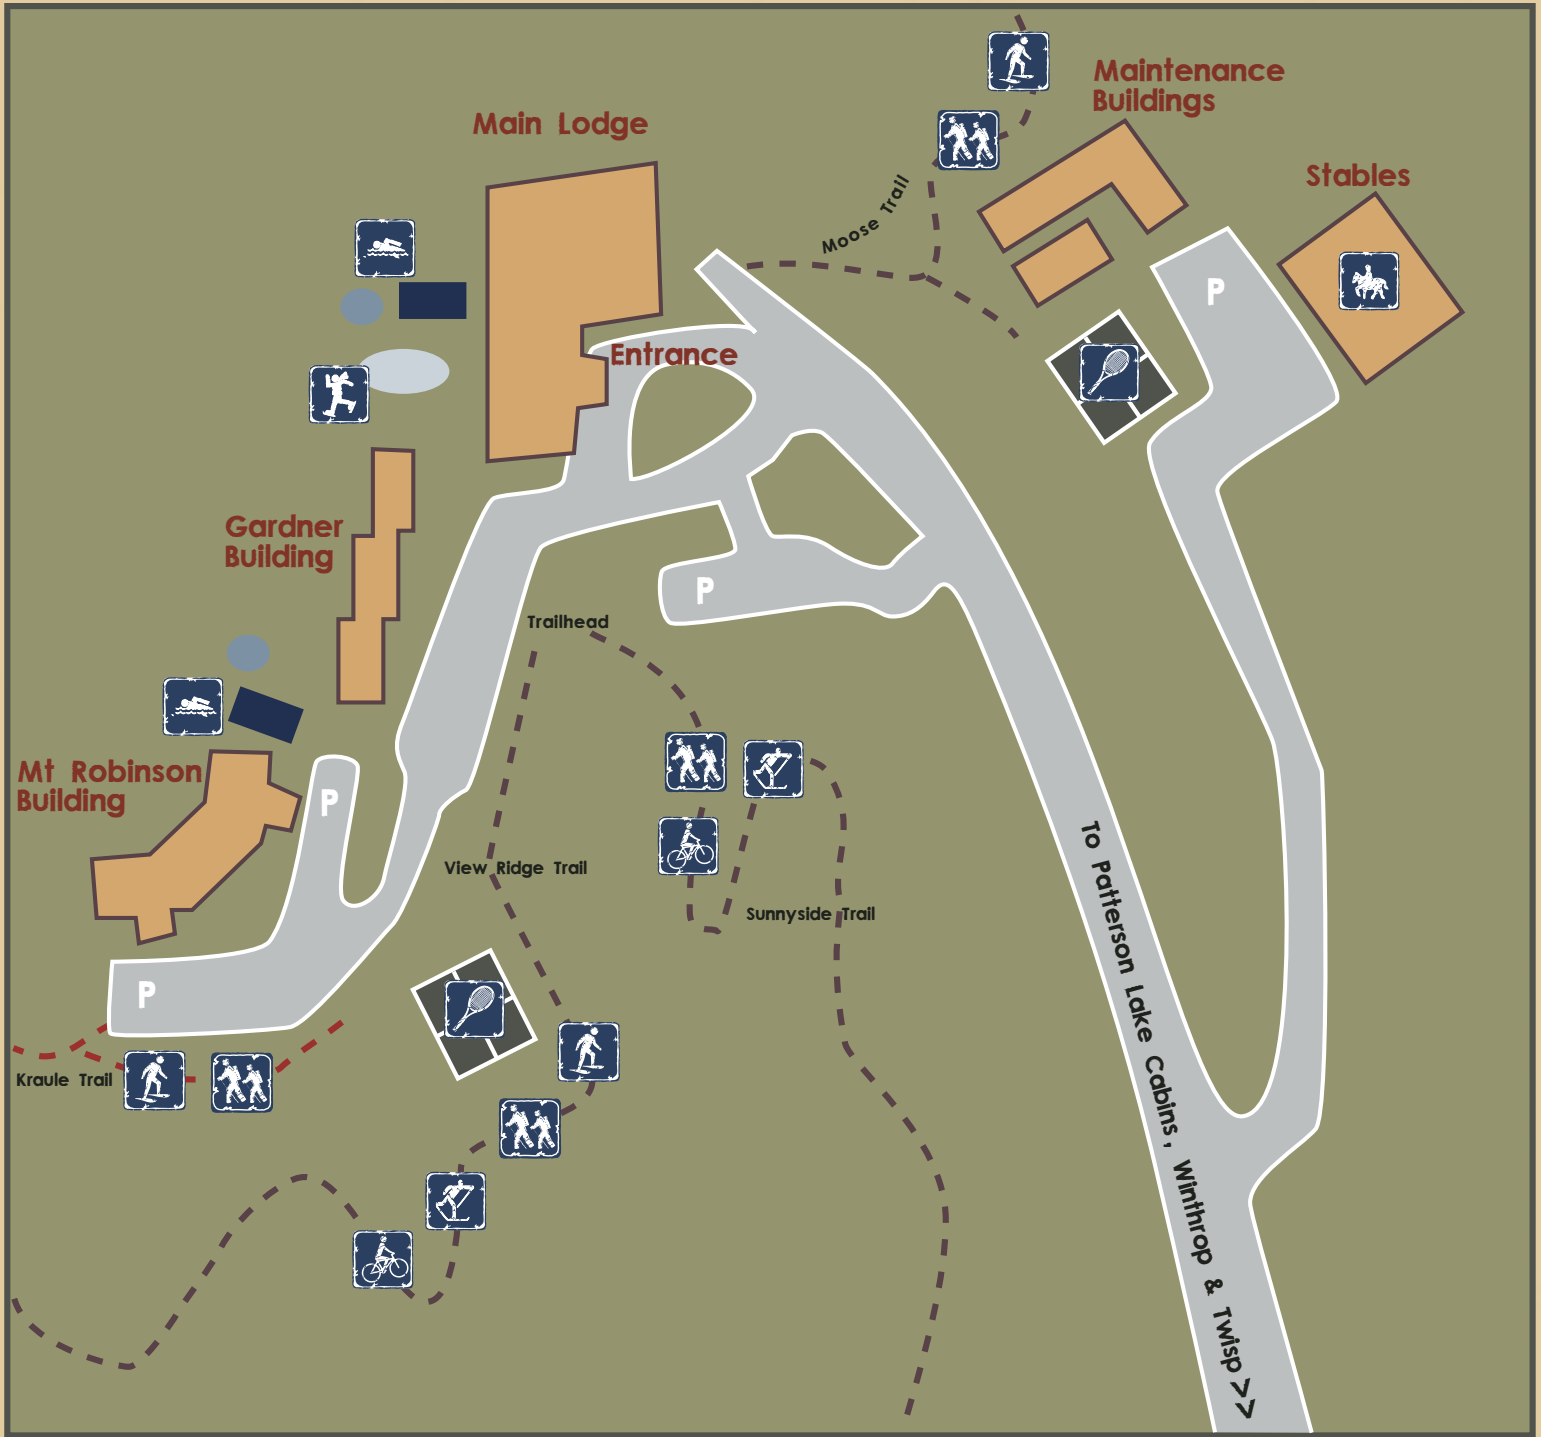

SUN MOUNTAIN LODGE

Map Legend

Hiking

Tennis

Swimming

XC Skiing

Play Area

--- Sports Trails

Biking

Horseback Riding

Ice Skating

Snowshoeing

Pool

P Parking

● Hot Tub